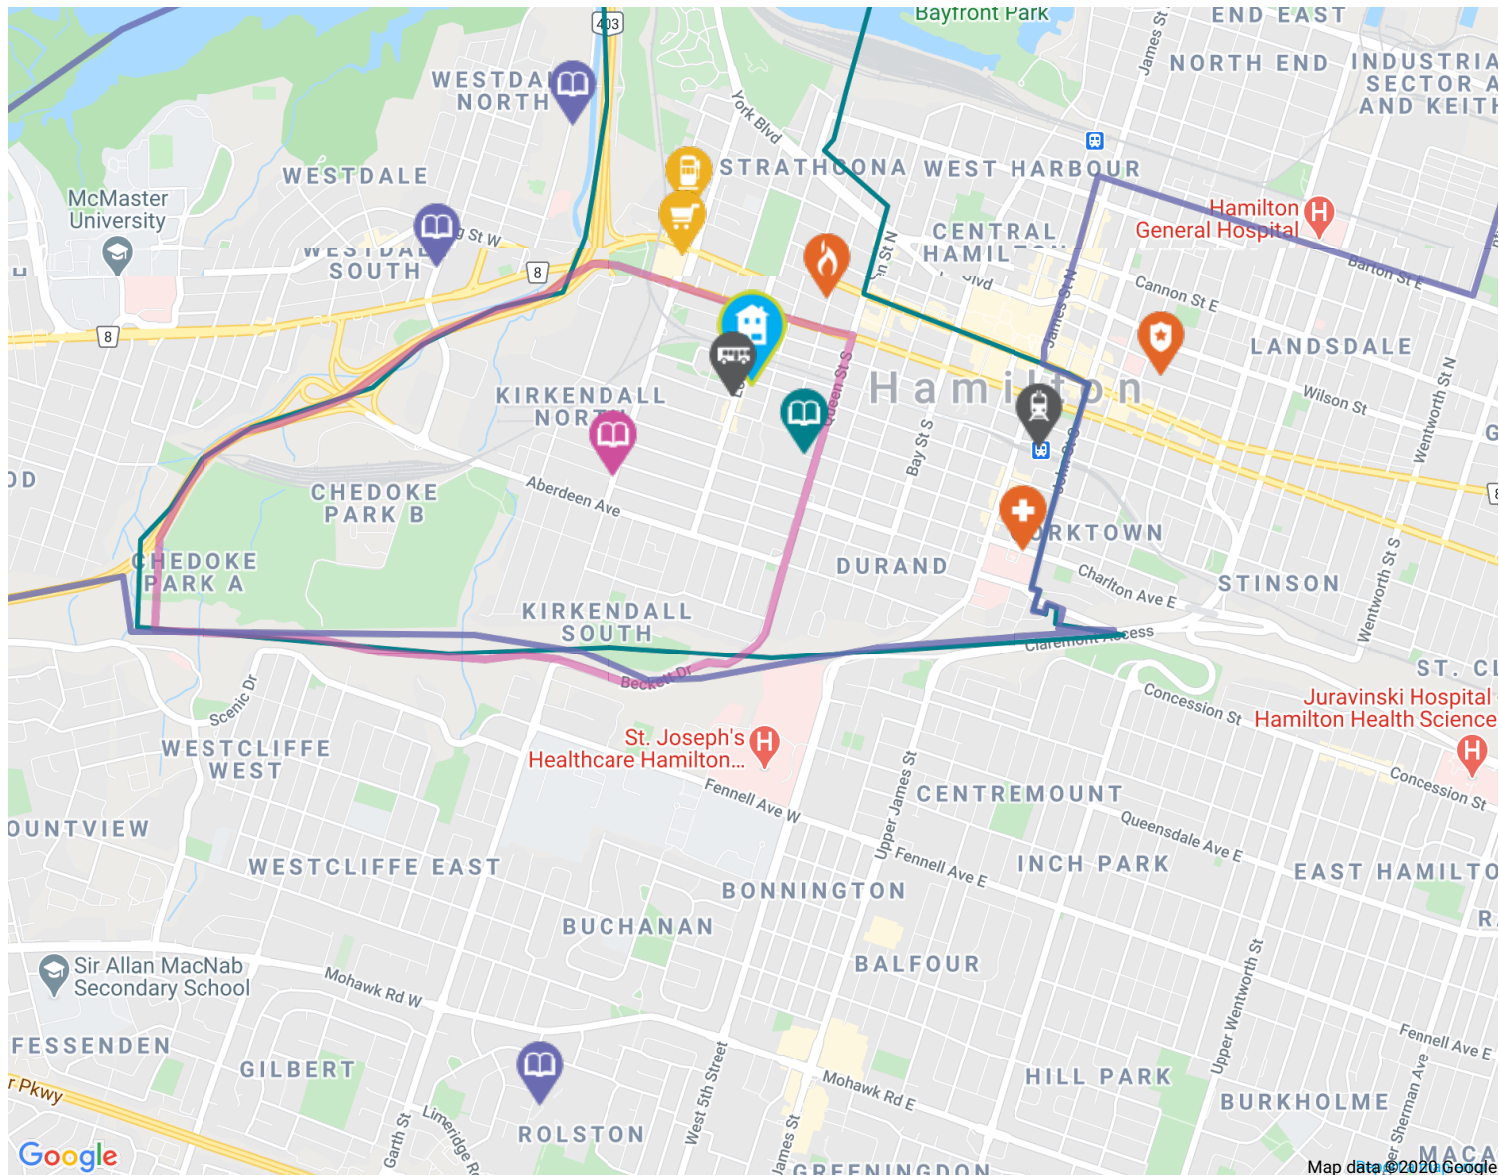

- Elementary Schools
- Middle Schools
- High Schools
- Transit
- Safety
- Elementary Attendance Zone
- Middle Attendance Zone
- High Attendance Zone
- Parks
- Convenience

HoodQ